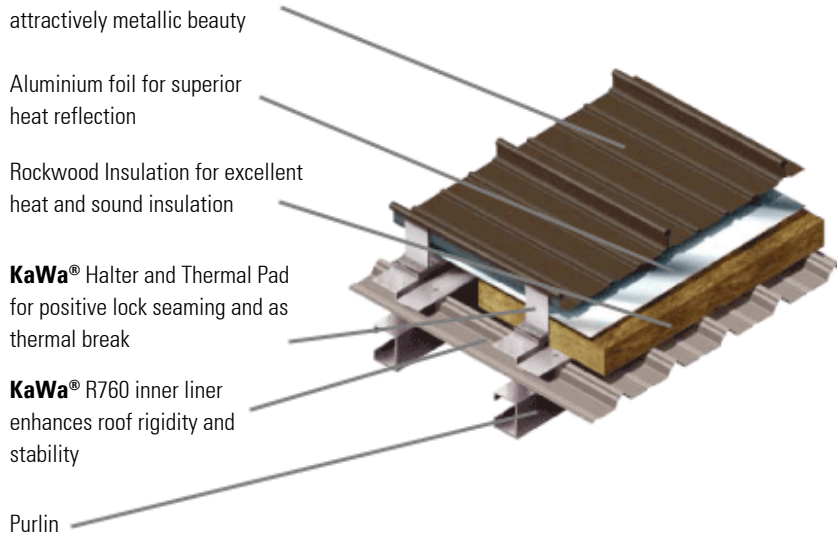

KaWa® KZ Standing Seam Residential Roof System

KaWa® KZ Clean COLORBOND® steel
– SPECTRUM SERIES
attractively metallic beauty

Aluminium foil for superior
heat reflection

Rockwool Insulation for excellent
heat and sound insulation

KaWa® Halter and Thermal Pad
for positive lock seaming and as
thermal break

KaWa® R760 inner liner
enhances roof rigidity and
stability

Purlin