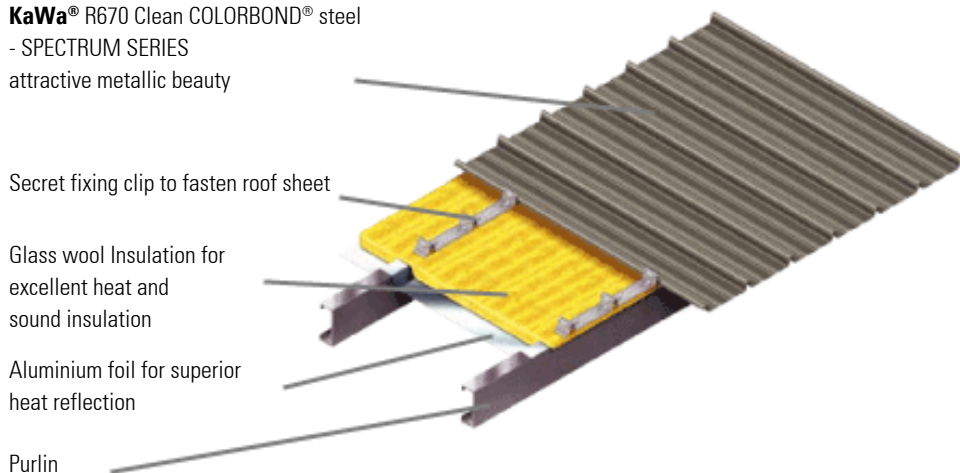

Fully Certified

To ISO 9001series. Assurance of warranty* is backed by BlueScope Steel.

KaWa® R670

A popular residential roof profile ideal for areas of heavy rainfall intensity. The modern non puncturing fastening system eliminates the risk of leakage. What's more, in this range only the **KaWa® R670** can curve to your needs.

Generally acknowledged as the most sophisticated roofing system available. The widely spaced ribs produce interesting shadow lines. The roof sheet is structurally strong and spans freely between battens. Fastening is by a robotic seamer that locks and seams the laps against strong winds and heavy rains. Neatly and precisely tapered sheets, as well as smooth curved sheets, are available to complement houses with contemporary designs.

KaWa® Halter and Thermal Pad
for positive lock seaming and as
thermal break

KaWa® R760 inner liner
enhances roof rigidity and
stability

Purlin

KaWa® R670 Residential Roof System

KaWa® R670 Clean COLORBOND® steel
- SPECTRUM SERIES
attractive metallic beauty

Secret fixing clip to fasten roof sheet

Glass wool Insulation for
excellent heat and
sound insulation

Aluminium foil for superior
heat reflection

Purlin

The Durability of A World Class Brand

With the intelligently formulated technology of Clean COLORBOND® steel as the basis behind the development of **KaWa®** Residential Roofing in Clean COLORBOND® steel SPECTRUM SERIES durability was never compromised for aesthetic beauty. The tonal spread of colours has been carefully selected to blend with the tropical environment, reflecting the strength and beauty of the tropics. Behind the colour attributes lies the same Clean COLORBOND® steel, giving you assurance with warranty* supported by BlueScope Steel.